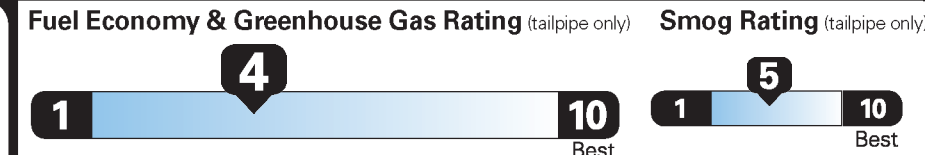

SAFETY/SECURITY

- ADVANCETRAC WITH RSC
- AIRBAGS - SAFETY CANOPY
- AUTO HIGH BEAMS
- BLIND SPOT DETECTION W/CTA
- DRIVER/PASS KNEE AIR BAGS
- DUAL STAGE FRONT AIRBAGS
- PERIMETER ALARM
- PERSONAL SAFETY SYSTEM™
- PRE-COLLISION ASSIST W/AEB
- TIRE PRESSURE MONITOR SYS

WARRANTY

- 4YR/50K MILE WARRANTY
- 4YR/50K PICKUPDELIVERY SVC
- 6YR/70K MI POWERTRAIN WARR

INCLUDED ON THIS VEHICLE

1. **EQUIPMENT GROUP 201A** (MSRP) 4,930.00
2. •ELEMENTS PACKAGE PLUS
   - •LINCOLN CO-PILOT 360 PLUS PKG
   - •PANORAMIC VISTA ROOF W/PWR SH

OPTIONAL EQUIPMENT/OTHER

- .20" MACH MAGNETIC PAINT WHEEL 120.00
- .P255/55R20 A/S TIRES NO CHARGE
- FLOOR LINERS,FRONT & 2ND ROW 3,300.00
- 50 STATE EMISSIONS NO CHARGE
- LUXURY PACKAGE NO CHARGE
- FULL REAR CONSOLE 75.00
- CARGO AREA COVER 115.00
- CARGO AREA PROTECTOR *FIA* NO CHARGE
- FRONT LICENSE PLATE BRACKET NO CHARGE

PRICE INFORMATION

BASE PRICE	58,700.00
TOTAL OPTIONS/OTHER	8,540.00
TOTAL VEHICLE & OPTIONS/OTHER	67,240.00
DESTINATION & DELIVERY	1,095.00
TOTAL BEFORE DISCOUNTS	68,335.00
EQUIPMENT GROUP SAVINGS	- 500.00

EPA DOT Fuel Economy and Environment

Gasoline Vehicle

Fuel Economy

20 MPG
combined city/hwy

17 city

24 highway

5.0 gallons per 100 miles

Standard SUVs range from 13 to 101 MPG. The best vehicle rates 136 MPGe.

You spend **$2,500**

more in fuel costs over 5 years compared to the average new vehicle.

Annual fuel cost **$2,000**

This vehicle emits 451 grams CO₂ per mile. The best emits 0 grams per mile (tailpipe only). Producing and distributing fuel also create emissions; learn more at fueleconomy.gov.

Actual results will vary for many reasons, including driving conditions and how you drive and maintain your vehicle. The average new vehicle gets 27 MPG and costs $7,500 to fuel over 5 years. Cost estimates are based on 15,000 miles per year at $2.70 per gallon. MPGe is miles per gasoline gallon equivalent. Vehicle emissions are a significant cause of climate change and smog.

fueleconomy.gov

Calculate personalized estimates and compare vehicles

Smartphone QR Code™

GOVERNMENT 5-STAR SAFETY RATINGS

Overall Vehicle Score ★★★★★
Based on the combined ratings of frontal, side and rollover. Should ONLY be compared to other vehicles of similar size and weight.

Frontal Crash ★★★★★
Driver Passenger
Based on the risk of injury in a frontal impact. Should ONLY be compared to other vehicles of similar size and weight.

Side Crash ★★★★★
Front seat Rear seat
Based on the risk of injury in a side impact.

Rollover ★★★★★
Based on the risk of rollover in a single-vehicle crash.

Star ratings range from 1 to 5 stars (★★★★★), with 5 being the highest. Source: National Highway Traffic Safety Administration (NHTSA). www.safercar.gov or 1-888-327-4236

THE LINCOLN WAY™ APP
Your Dashboard of Services & Features

1. Download the Lincoln Way app* and you can:
2. Remotely start, lock and unlock your vehicle
   - Locate your vehicle and check approximate fuel range
   - Receive vehicle health alerts

The Lincoln Connect™ modem is active and sending vehicle data (e.g., diagnostics) to Lincoln. See in-vehicle Settings for connectivity options.

Lincoln Protect™

Insist on Lincoln Protect! The only extended service plan fully backed by Lincoln and honored at every Lincoln dealership in the U.S., Canada and Mexico. See your Lincoln dealer or visit www.LincolnOwner.com

WARNING: Operating, servicing and maintaining a passenger vehicle, pickup truck, van, or off-road vehicle can expose you to chemicals including engine exhaust, carbon monoxide, phthalates, and lead, which are known to the State of California to cause cancer and birth defects or other reproductive harm. To minimize exposure, avoid breathing exhaust, do not idle the engine except as necessary, service your vehicle in a well-ventilated area and wear gloves or wash your hands frequently when servicing your vehicle. For more information go to www.P65Warnings.ca.gov/passenger-vehicle.

SCAN OR TEXT 5LL6L27441 TO 59173

Msg & Data rates may apply. Text HELP for help

www.lincoln.com/help/privacy-terms/